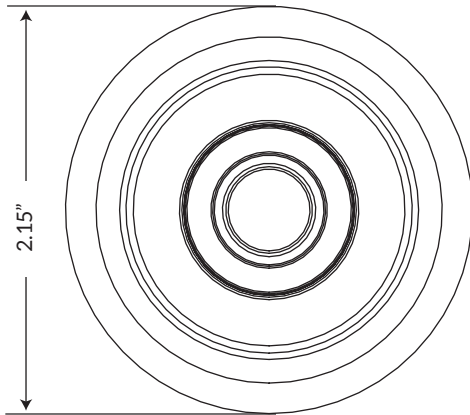

## Bouton Knob

### TECHNICAL SPECIFICATIONS

**Design code:** BOU  
**Dimensions:** 2.15" Diameter  
**Knob Projection:** 2.5"  
**Material:** Solid Forged Brass

Bouton Knob can be combined with any Grandeur plate or rosette.