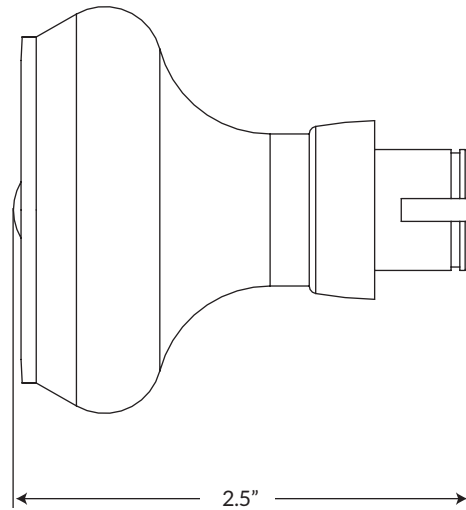

## Bouton Knob

### TECHNICAL SPECIFICATIONS

**Design code:** BOU  
**Dimensions:** 2.15" Diameter  
**Knob Projection:** 2.5"  
**Material:** Solid Forged Brass

Bouton Knob can be combined with any Grandeur plate or rosette.