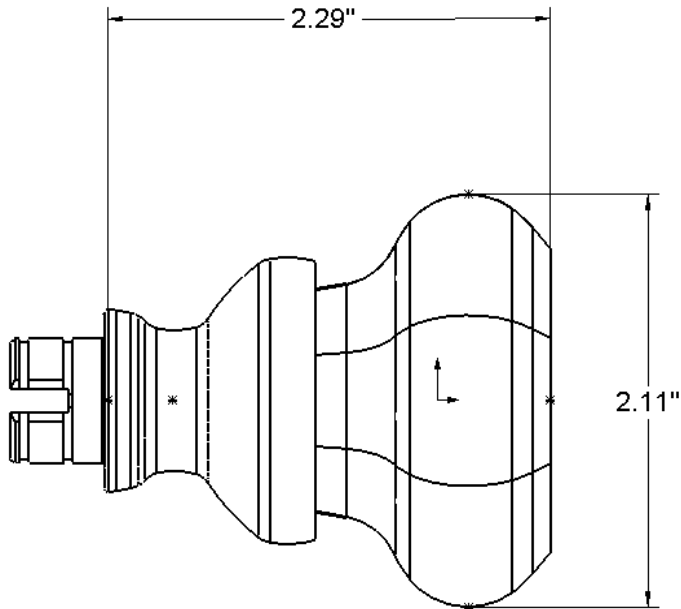

TECHNICAL SPECIFICATIONS

Chambord Knob

- > Collection: Grandeur
- > Design code: CHM
- > Material: 24% lead crystal

Chambord Knob shown in Polished Brass