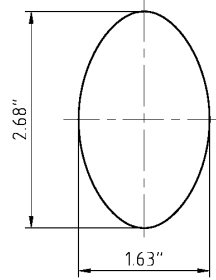

TECHNICAL SPECIFICATIONS

Eden Prairie Knob

Side View

Front View

- > Collection: Grandeur
- > Design code: EDN
- > Material: Solid Forged Brass

Eden Prairie Knob shown in Timeless Bronze