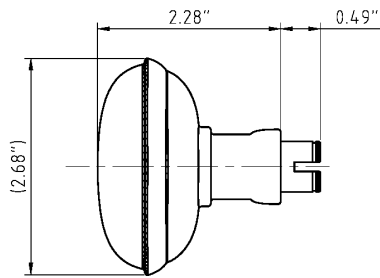

TECHNICAL SPECIFICATIONS

Eden Prairie Knob

Side View

Front View

- > Collection: Grandeur
- > Design code: EDN
- > Material: Solid Forged Brass

Eden Prairie Knob shown in Timeless Bronze