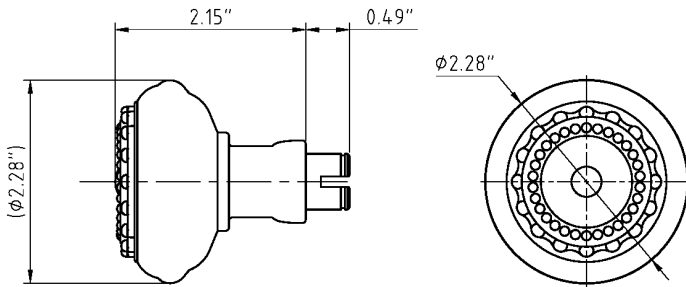

TECHNICAL SPECIFICATIONS

---

## Parthenon Knob

Side View

Front View

- > Collection: Grandeur
- > Design code: PAR
- > Material: Solid Forged Brass

Windsor Knob shown in Antique Pewter