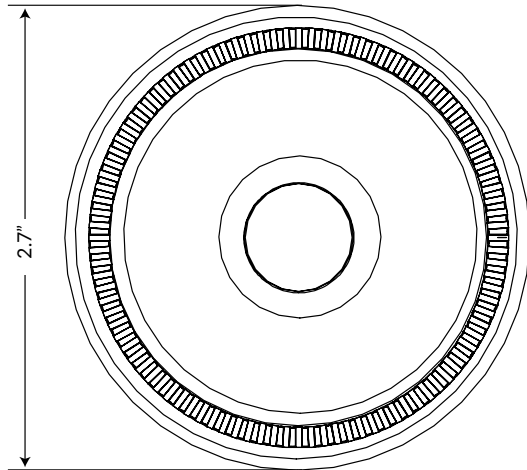

Soleil Deadbolt

TECHNICAL SPECIFICATIONS

Collection:	Soleil
Design code:	SOL
Plate Dimensions:	2.7" Diameter
Rosette Thickness:	0.45"
Thumbturn Height:	1.57" H
Thumbturn Projection:	1-1/8"
Material:	Solid Forged Brass
Functions:	Single or Double Cylinder
Cylinder:	5-pin, C-keyway
Backset:	2-3/8" (Standard) 2-3/4" (Available)
Door Thickness:	1-3/4" to 2-1/4"

Circulaire Rosette can be combined with any Grandeur knob or lever.

Visit our website and use our [HARDWARE DESIGNER](#)

to create your own unique combination.

FINISH OPTIONS:

ANTIQUÉ PEWTER
(AP)

LIFETIME BRASS
(LB)