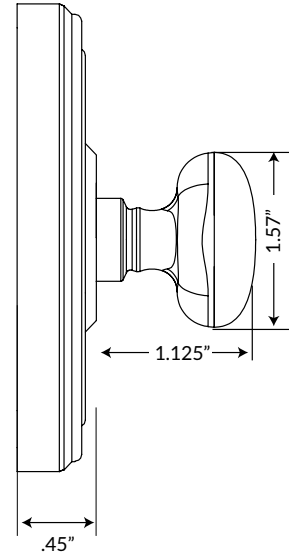

Soleil Deadbolt

TECHNICAL SPECIFICATIONS

Collection:	Soleil
Design code:	SOL
Plate Dimensions:	2.7" Diameter
Rosette Thickness:	0.45"
Thumbturn Height:	1.57" H
Thumbturn Projection:	1-1/8"
Material:	Solid Forged Brass
Functions:	Single or Double Cylinder
Cylinder:	5-pin, C-keyway
Backset:	2-3/8" (Standard) 2-3/4" (Available)
Door Thickness:	1-3/4" to 2-1/4"

Circulaire Rosette can be combined with any Grandeur knob or lever.

Visit our website and use our [HARDWARE DESIGNER](#)

to create your own unique combination.

FINISH OPTIONS:

ANTIQUÉ PEWTER
(AP)

LIFETIME BRASS
(LB)