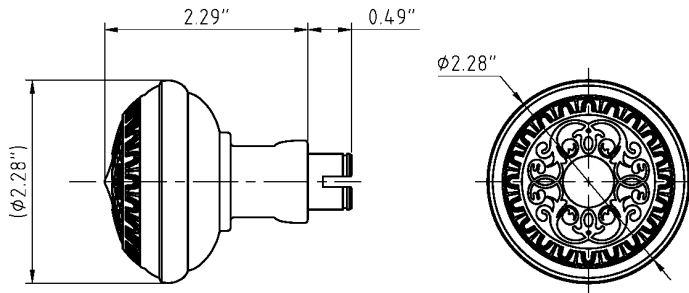

TECHNICAL SPECIFICATIONS

---

## Windsor Knob

Side View

Front View

- > Collection: Grandeur
- > Design code: WIN
- > Material: Solid Forged Brass

Windsor Knob shown in Antique Pewter