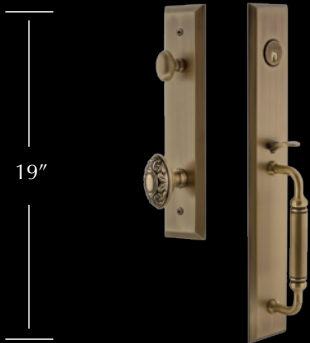

Grandeur[®]

Luxury for Life[™]

Carré
with New
"D" Grip

Arc
with
"C" Grip

Fifth Avenue
with
"F" Grip

Arc
with
"S" Grip

One-Piece Handlesets

Forged from solid brass with a 1000-ton press, our One-Piece Handlesets give a glamorous first impression to your home. This elegant, statuesque hardware is the perfect scale for taller doors, and grand entries. These premium quality handlesets are offered in 4 grip styles and 5 designer finishes.

Mix and match plate, knob, lever and grip styles to create the perfect set.

Arc "S" Grip Handleset with Bellagio Lever in Lifetime Brass

Fifth Avenue "C" Grip Handleset with Grande Victorian Knob in Vintage Brass

2-3/8" backset standard unless 2-3/4" specified. Split finishes available at no extra charge. All sets fit doors 1-3/4" to 2" thick.

HOW TO ORDER

- ARC** (1) Ext. Plate Style (Arc)
C (2) Grip ("C" Grip)
BOU (3) Int. Knob/Lever Style (Bouton)
2-3/8" (4) Backset (2-3/8")
-- (5) Handing (N/A)
SN (6) Finish (Satin Nickel)

EXT. STYLE (1) Exterior Handleset style and (2) Grip Style.

INT. STYLE (3) Interior Knob/Lever style.

BACKSET (4) Select Backset: 2-3/8" (Standard) or 2-3/4"

HANDING (5) Select Handing, with levers.

FINISH (6) Select Finish.